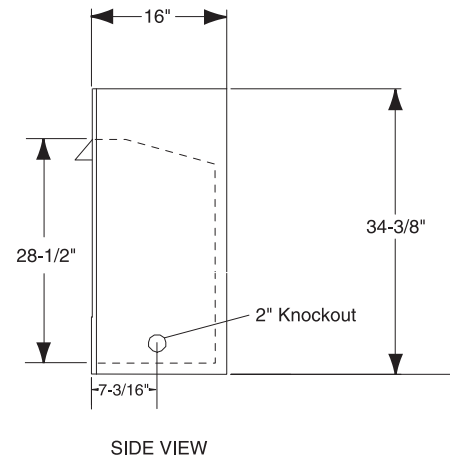

A Brand of Monessen Hearth Systems Co.
149 Cleveland Drive, Paris, Kentucky 40361
www.majesticproducts.com