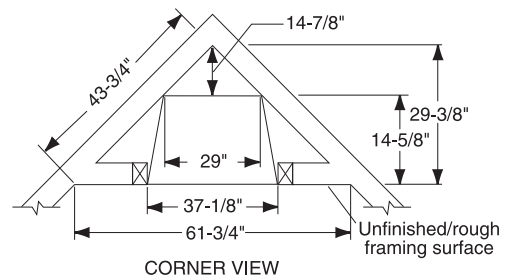

A Brand of Monessen Hearth Systems Co.
149 Cleveland Drive, Paris, Kentucky 40361
www.majesticproducts.com