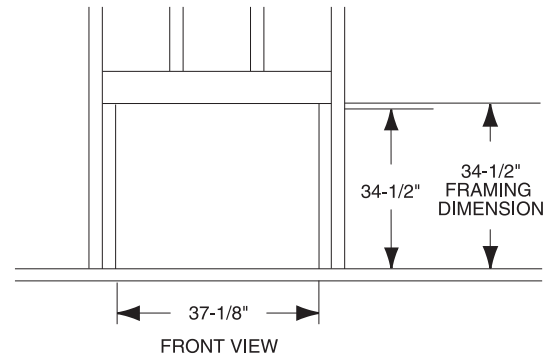

A Brand of Monessen Hearth Systems Co.
149 Cleveland Drive, Paris, Kentucky 40361
www.majesticproducts.com