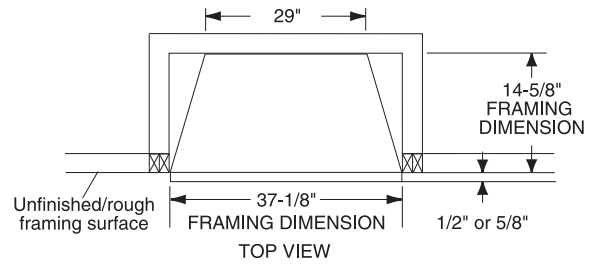

A Brand of Monessen Hearth Systems Co.
149 Cleveland Drive, Paris, Kentucky 40361
www.majesticproducts.com