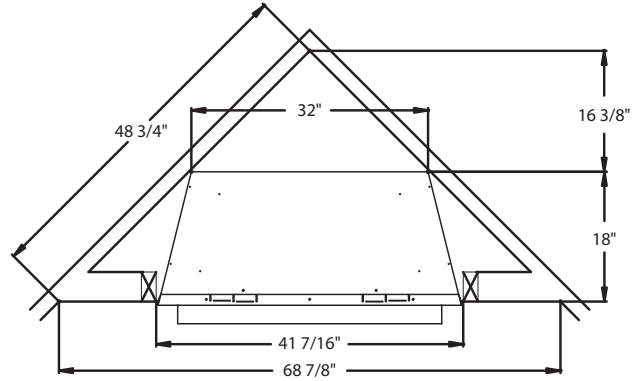

A Brand of Monessen Hearth Systems Co.
149 Cleveland Drive, Paris, Kentucky 40361
www.majesticproducts.com

To avoid personal injury or property damage, the product described by this brochure must be installed, operated and maintained in strict compliance with the instructions packaged with the product and all applicable building or fire codes. Contact local building or fire officials about restrictions and installation inspection requirements. All photographs and drawings on this brochure are for illustrative purposes only and are not intended for, nor should they be used as a substitute for the instructions packaged with the unit. Appearance and specifications of the product are subject to change without notice. 07/08