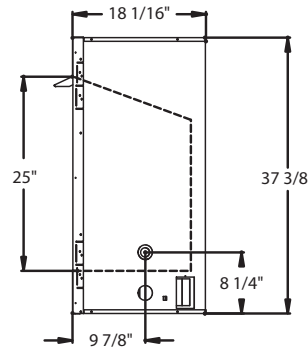

A Brand of Monessen Hearth Systems Co.
149 Cleveland Drive, Paris, Kentucky 40361
www.majesticproducts.com

To avoid personal injury or property damage, the product described by this brochure must be installed, operated and maintained in strict compliance with the instructions packaged with the product and all applicable building or fire codes. Contact local building or fire officials about restrictions and installation inspection requirements. All photographs and drawings on this brochure are for illustrative purposes only and are not intended for, nor should they be used as a substitute for the instructions packaged with the unit. Appearance and specifications of the product are subject to change without notice. 07/08