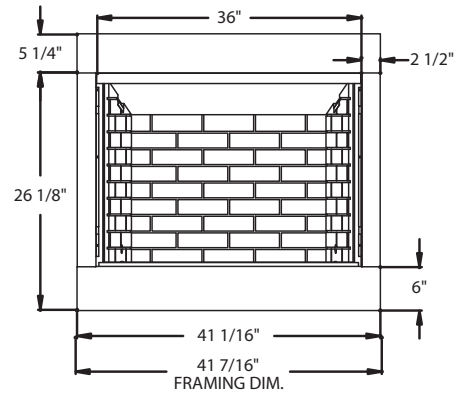

A Brand of Monessen Hearth Systems Co.
149 Cleveland Drive, Paris, Kentucky 40361
www.majesticproducts.com

To avoid personal injury or property damage, the product described by this brochure must be installed, operated and maintained in strict compliance with the instructions packaged with the product and all applicable building or fire codes. Contact local building or fire officials about restrictions and installation inspection requirements. All photographs and drawings on this brochure are for illustrative purposes only and are not intended for, nor should they be used as a substitute for the instructions packaged with the unit. Appearance and specifications of the product are subject to change without notice. 07/08