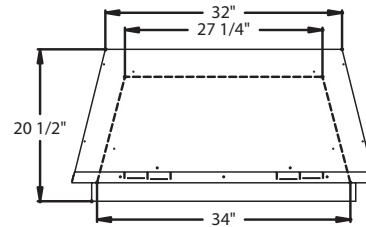

PRODUCT SPECIFICATIONS

36MCUFD-R/36MCUFD-F Magnum Vent Free Firebox

MINIMUM HEARTH DIMENSIONS

Front opening width: 32-1/2"

Front opening height: 21"

Rear wall width: 24-1/2"

Firebox depth: 16"

TECHNICAL INFORMATION

Clearance to Fireplace: Zero

CSA Design Certified

FACTORY INSTALLED OPTIONS

Refractory firebrick (36MCUFD-R)

Tavern Brown firebrick (36MCUFD-TB)

FIELD INSTALLED ACCESSORIES

Curved Trim: Brass, Pewter, Black

Variable Thermostat Controlled Forced Air Blower (160cfm) - BLOTMC

Brass Hood

Wide Profile Brass Hood

Wood Cabinet Surrounds and Hearths

Classic and Designer Facings

A Brand of Monessen Hearth Systems Co.
149 Cleveland Drive, Paris, Kentucky 40361
www.majesticproducts.com

To avoid personal injury or property damage, the product described by this brochure must be installed, operated and maintained in strict compliance with the instructions packaged with the product and all applicable building or fire codes. Contact local building or fire officials about restrictions and installation inspection requirements. All photographs and drawings on this brochure are for illustrative purposes only and are not intended for, nor should they be used as a substitute for the instructions packaged with the unit. Appearance and specifications of the product are subject to change without notice. 07/08