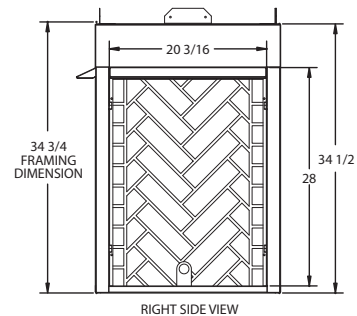

A Brand of Monessen Hearth Systems Co.
149 Cleveland Drive, Paris, Kentucky 40361
www.majesticproducts.com

To avoid personal injury or property damage, the product described by this brochure must be installed, operated and maintained in strict compliance with the instructions packaged with the product and all applicable building or fire codes. Contact local building or fire officials about restrictions and installation inspection requirements. All photographs and drawings on this brochure are for illustrative purposes only and are not intended for, nor should they be used as a substitute for the instructions packaged with the unit. Appearance and specifications of the product are subject to change without notice. 07/08