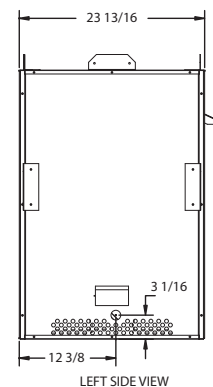

PRODUCT SPECIFICATIONS

Lo-Rider Right & Left Corner (36RCFL/36LCFL) Designer Vent Free Firebox

INTERIOR DIMENSIONS

Front opening width: 35 15/16"

Front opening height: 28"

Firebox depth: 23 13/16"

TECHNICAL INFORMATION

Clearance to Fireplace: Zero

CSA Design Certified

FIELD INSTALLED ACCESSORIES

Variable Thermostat Controlled Forced Air Blower

Brass Hood

A Brand of Monessen Hearth Systems Co.
149 Cleveland Drive, Paris, Kentucky 40361
www.majesticproducts.com

To avoid personal injury or property damage, the product described by this brochure must be installed, operated and maintained in strict compliance with the instructions packaged with the product and all applicable building or fire codes. Contact local building or fire officials about restrictions and installation inspection requirements. All photographs and drawings on this brochure are for illustrative purposes only and are not intended for, nor should they be used as a substitute for the instructions packaged with the unit. Appearance and specifications of the product are subject to change without notice. 07/08