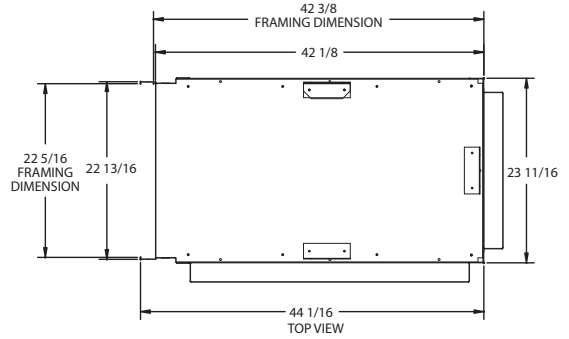

A Brand of Monessen Hearth Systems Co.
149 Cleveland Drive, Paris, Kentucky 40361
www.majesticproducts.com

To avoid personal injury or property damage, the product described by this brochure must be installed, operated and maintained in strict compliance with the instructions packaged with the product and all applicable building or fire codes. Contact local building or fire officials about restrictions and installation inspection requirements. All photographs and drawings on this brochure are for illustrative purposes only and are not intended for, nor should they be used as a substitute for the instructions packaged with the unit. Appearance and specifications of the product are subject to change without notice. 07/08