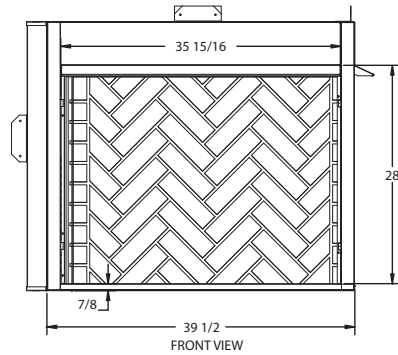

A Brand of Monessen Hearth Systems Co.
149 Cleveland Drive, Paris, Kentucky 40361
www.majesticproducts.com

To avoid personal injury or property damage, the product described by this brochure must be installed, operated and maintained in strict compliance with the instructions packaged with the product and all applicable building or fire codes. Contact local building or fire officials about restrictions and installation inspection requirements. All photographs and drawings on this brochure are for illustrative purposes only and are not intended for, nor should they be used as a substitute for the instructions packaged with the unit. Appearance and specifications of the product are subject to change without notice. 07/08