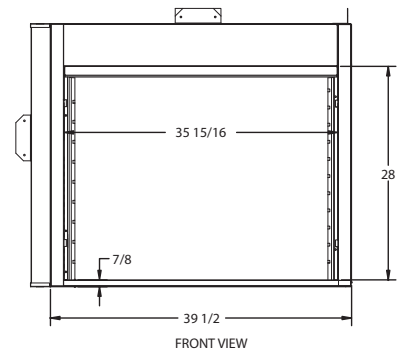

A Brand of Monessen Hearth Systems Co.
149 Cleveland Drive, Paris, Kentucky 40361
www.majesticproducts.com