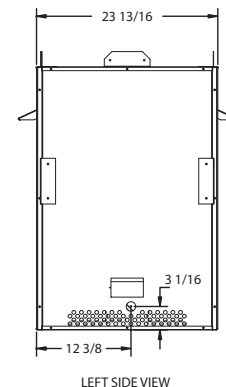

A Brand of Monessen Hearth Systems Co.
149 Cleveland Drive, Paris, Kentucky 40361
www.majesticproducts.com