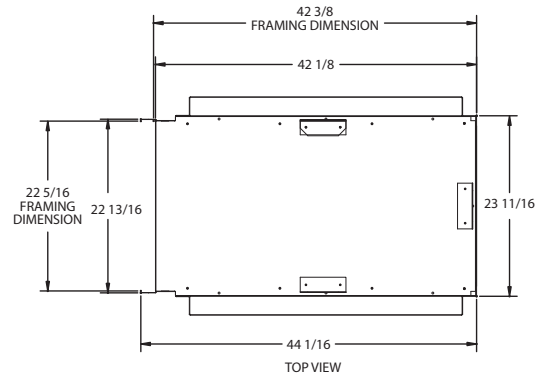

A Brand of Monessen Hearth Systems Co.
149 Cleveland Drive, Paris, Kentucky 40361
www.majesticproducts.com