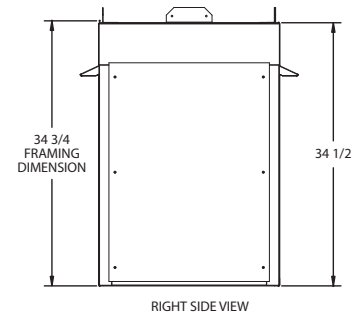

A Brand of Monessen Hearth Systems Co.
149 Cleveland Drive, Paris, Kentucky 40361
www.majesticproducts.com