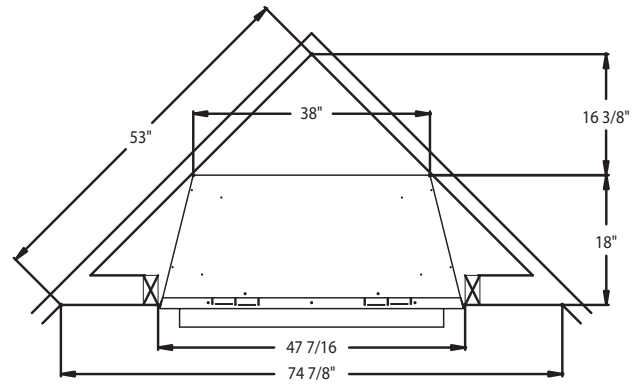

PRODUCT SPECIFICATIONS

42MCUFD-R/42MCUFD-F Magnum Vent Free Firebox

MINIMUM HEARTH DIMENSIONS

Front opening width: 38-1/2"

Front opening height: 26"

Rear wall width: 30-1/4"

Firebox depth: 16"

TECHNICAL INFORMATION