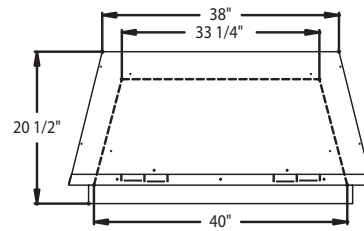

PRODUCT SPECIFICATIONS

42MCUFD-R/42MCUFD-F Magnum Vent Free Firebox

MINIMUM HEARTH DIMENSIONS

Front opening width: 38-1/2"

Front opening height: 26"

Rear wall width: 30-1/4"

Firebox depth: 16"

TECHNICAL INFORMATION