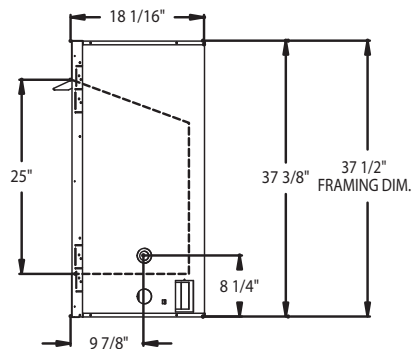

PRODUCT SPECIFICATIONS

42MCUFD-R/42MCUFD-F Magnum Vent Free Firebox

MINIMUM HEARTH DIMENSIONS

Front opening width: 38-1/2"

Front opening height: 26"

Rear wall width: 30-1/4"

Firebox depth: 16"

TECHNICAL INFORMATION