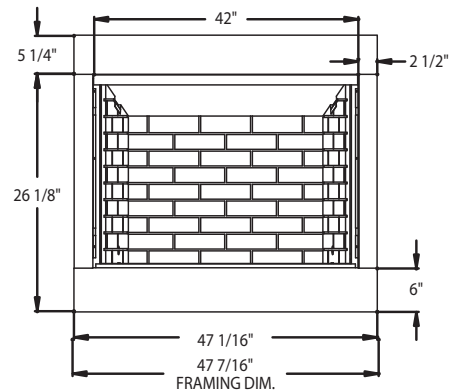

PRODUCT SPECIFICATIONS

42MCUFD-R/42MCUFD-F Magnum Vent Free Firebox

MINIMUM HEARTH DIMENSIONS

Front opening width: 38-1/2"

Front opening height: 26"

Rear wall width: 30-1/4"

Firebox depth: 16"

TECHNICAL INFORMATION